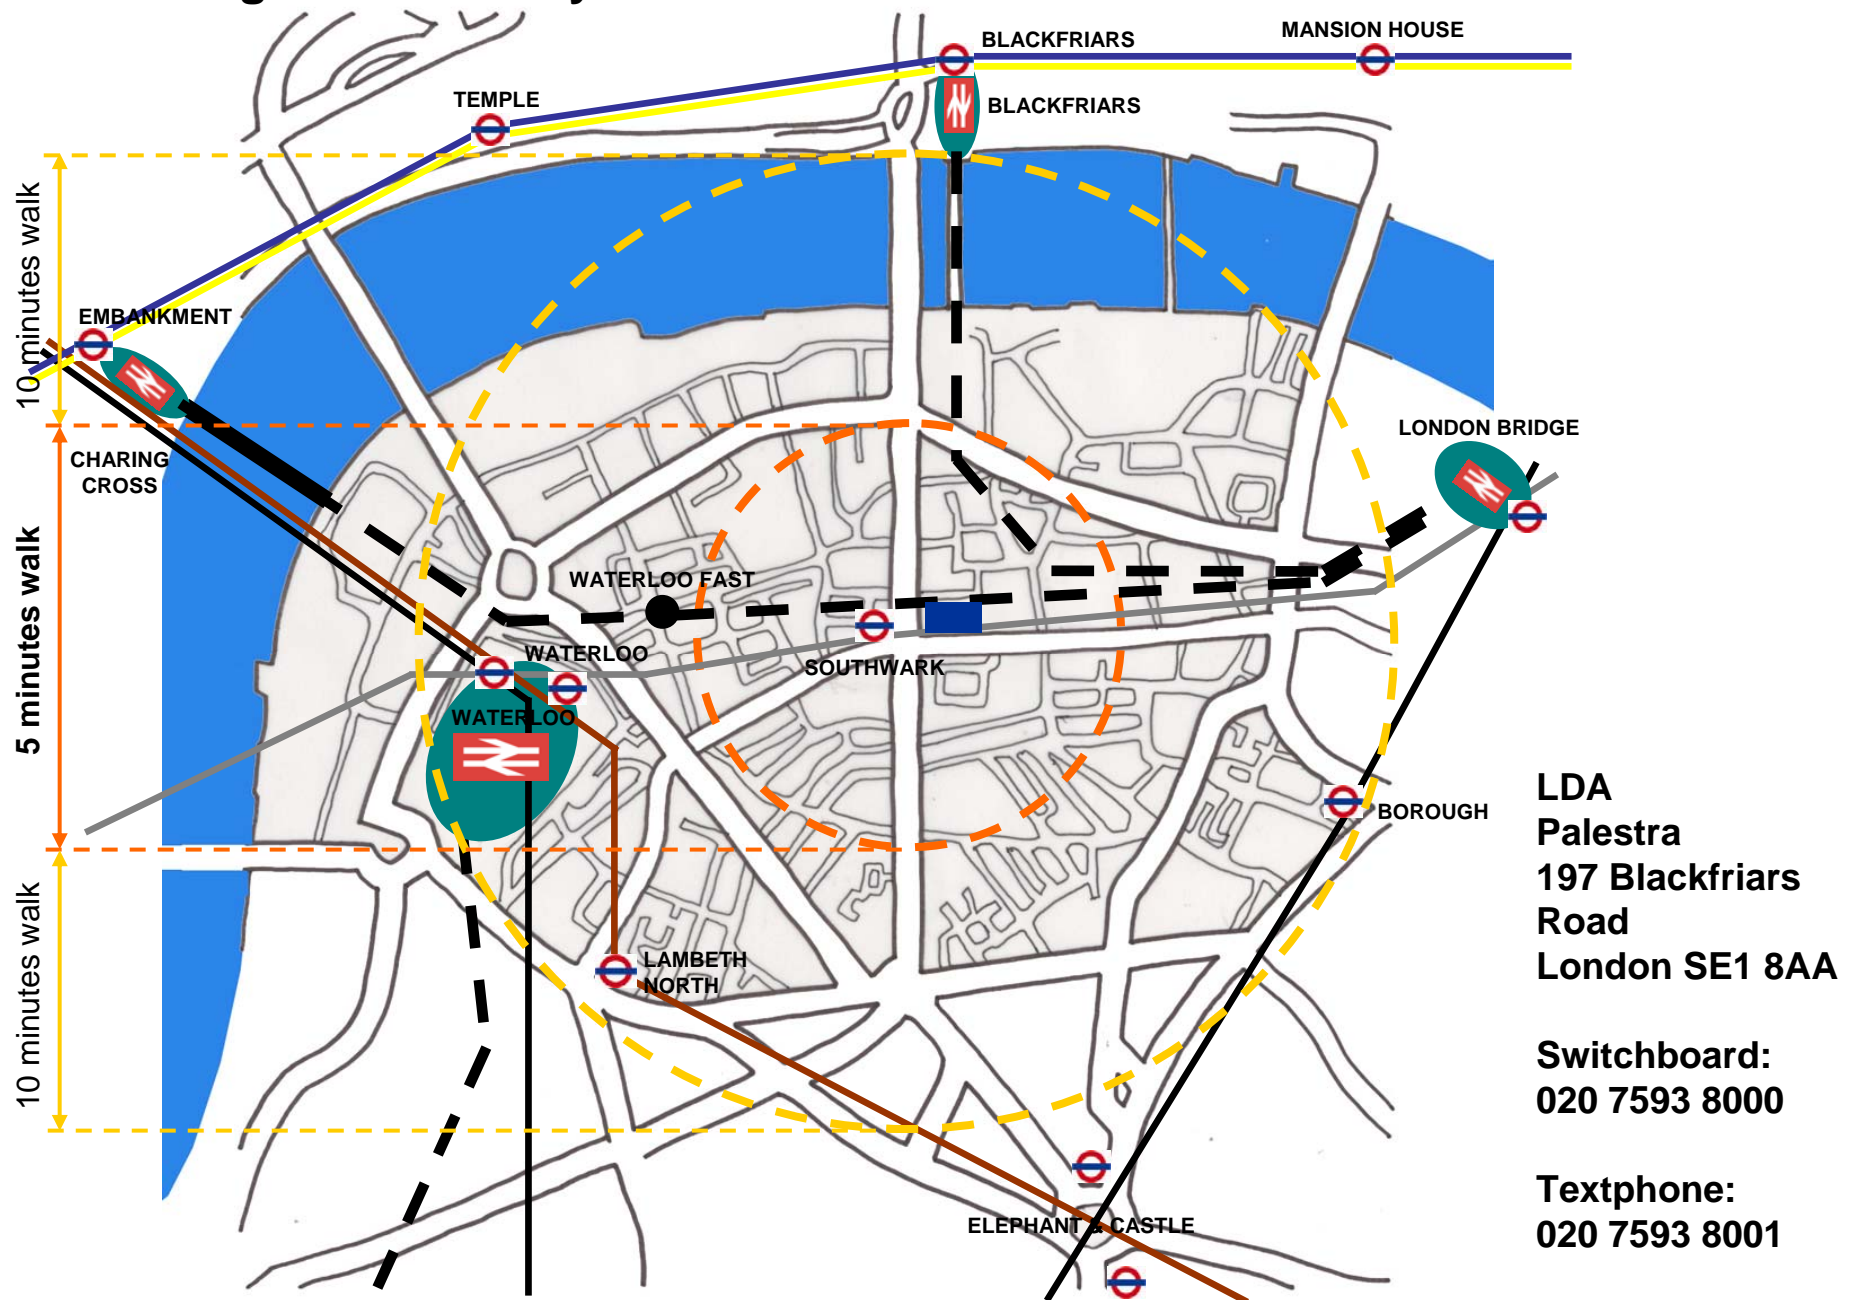

Getting to Palestra by foot

Getting to Palestra by train or tube

Getting to Palestra by bus

CHARING CROSS

LIVERPOOL STREET

BLACKFRIARS

CITY OF LONDON

ALDGATE

RV1

- Covent Garden
Catherine Street
- Wellington Street
for Covent Garden Market,
London's Transport Museum
and Royal Opera House
- Aldwych
Lancaster Place
- Waterloo Bridge
- Chicheley Street
- Waterloo Station
for London IMAX
and South Bank Arts Complex
- Waterloo County Hall
for the London Aquarium and St. Thomas's Hospital

Holborn Circus
Farringdon Street
Charterhouse Street
Farringdon Street
Stonecutter Street
Farringdon Street
St Bride Street

King Edward Street
for St Bartholomew's Hospital
London Wall
Moorgate
Liverpool Street
Wormwood Street
Moorgate
Houndsditch
Aldgate Station
Aldgate Bus Station

UPPER GROUND

STAMFORD STREET

SOUTHWARK STREET

WATERLOO STATION

WATERLOO EAST STATION

THE CUT

Blackfriars Road

POCOCK STREET