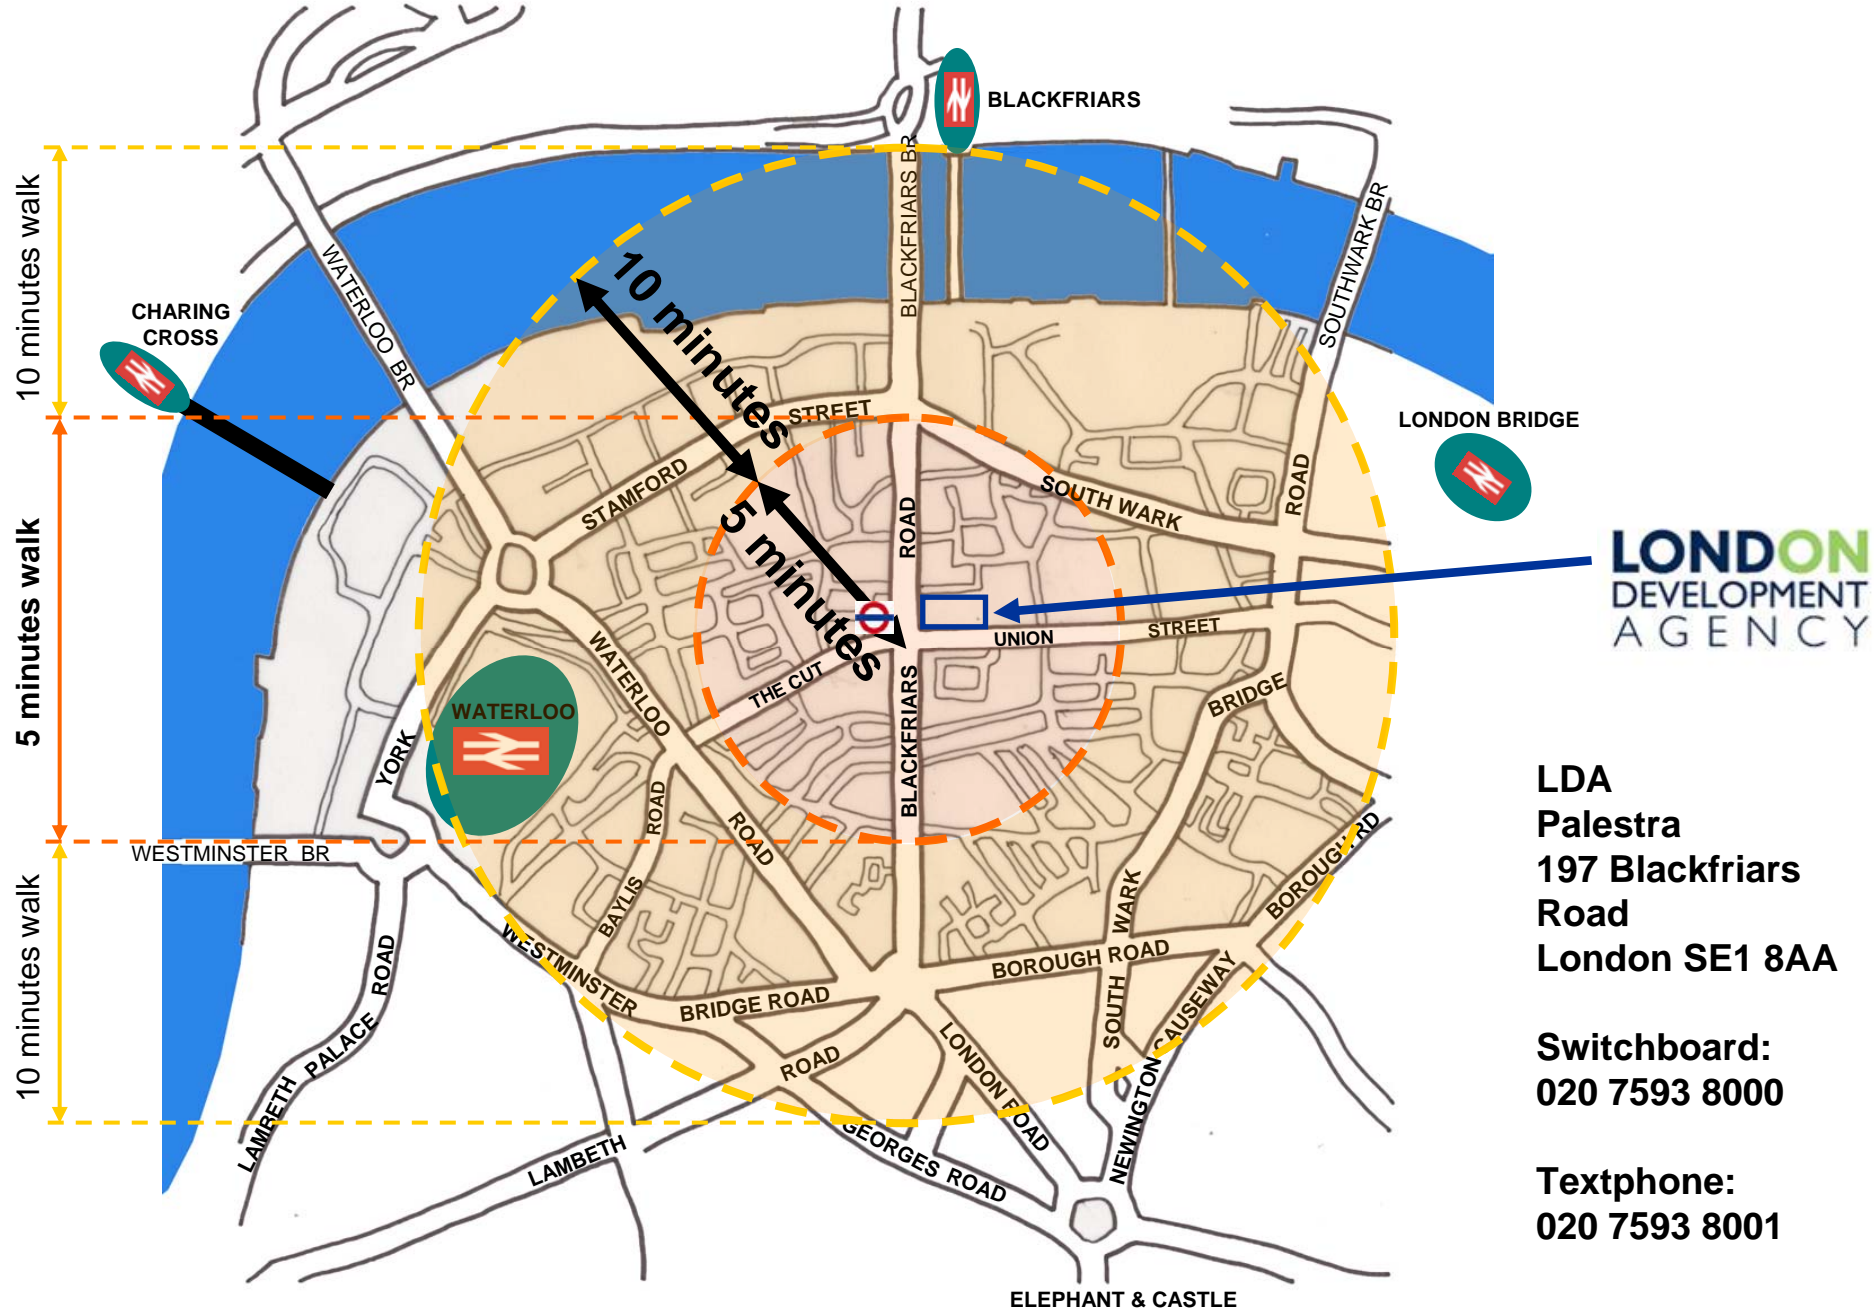

Getting to Palestra by foot

Getting to Palestra by train or tube

Getting to Palestra by bus

CHARING CROSS

LIVERPOOL STREET

BLACKFRIARS

CITY OF LONDON

ALDGATE

RV1

- Covent Garden
Catherine Street
- Wellington Street
for Covent Garden Market,
London's Transport Museum
and Royal Opera House
- Aldwych
Lancaster Place
- Waterloo Bridge
- Chicheley Street
- Waterloo Station
for London IMAX
and South Bank Arts Complex
- Waterloo County Hall
for the London Aquarium and St. Thomas's Hospital

Holborn Circus
Farringdon Street
Charterhouse Street
Farringdon Street
Stonecutter Street
Farringdon Street
St Bride Street

King Edward Street
for St Bartholomew's Hospital
London Wall
Moorgate
Liverpool Street
Wormwood Street
Moorgate
Houndsditch
Aldgate Station
Aldgate Bus Station

Ludgate Hill
for City Thameslink

Blackfriars

Tower Gateway
for Tower Hill
and Fenchurch Street

RV1

Minories
Crosswall

Tower of London
for Tower Millennium Pier

St Katharine's Dock
for World Trade Centre and
St. Katharine's Pier